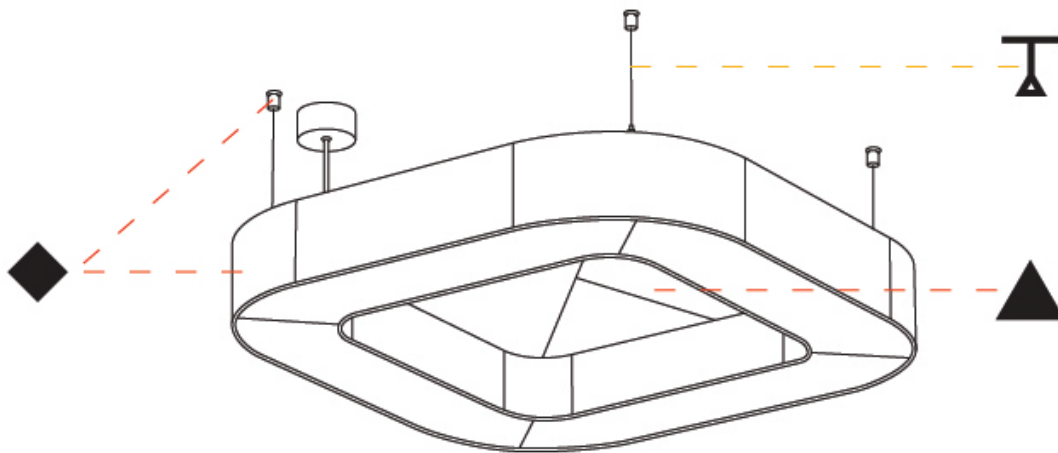

A300735-

PROJECT	_____
TYPE	_____
SPECIFIER	_____
QUANTITY	_____
DATE	_____

A