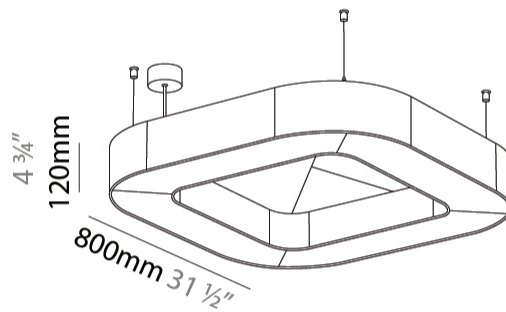

GENERAL

Series: Quantum Acoustic
Partner: Prolicht
Division: Architectural
Installation: Suspension
Product Type: Acoustic
Mounting Location: Ceiling
Light Distribution: Direct

PHYSICAL

Shape: Round
Length (mm): 800
Length (in): 31 1/2
Width (mm): 800
Width (in): 31 1/2
Height (mm): 120
Height (in): 4 3/4

Diffuser: [PMMA - Opal / Micro-Prism](#)
Fixture Finish: [SSR / BKV / CWI / CRY / HAB / UFT / ITA / RUA / FTG / MYG / LOD / PUS / FRO / FUP / KIA / POP / BLS / SPG / MEY / GOH / CHC / COM / ABZ / JAG / OBR / MOS / ROR](#)

Acoustic Finish: [SFW / CYW / SEE / SYN / MTS / PMB / TTN / CYB / STO / DPE / BES / SHB / ARE / ANE / VRD / CRF](#)

Fixture Material: Aluminum
Primary Material: Acoustic
Cable Details: 2000mm / 78 3/4" or 6000mm / 236 1/4" Transparent Cable

ELECTRICAL

Lamp Type: LED (Zhaga Standard)
Input Wattage (W): 39.2
Total Output Wattage (W): 35.4
Dimming: [Tri-Mode (Non-Dimming and Phase Dimming (120Vac only) and 0-10V Dimming)](#)
Driver Included: Yes
Driver Location: Integrated
Driver Type: Constant Current - Universal
Driver Class: Class 2
Input Voltage (V): 120 - 277

LED

Color Temperature (°K): [2700 / 3000 / 3500 / 4000](#)
Max. Delivered Lumen (lm): [3319 / 3435 / 4034 / 3493](#)
Nominal Lumen (lm): [5107 / 5285 / 6206 / 5373](#)
CRI: >90 CRI
Lamp Life (hrs): 50000

OPTICAL

RATINGS AND CERTIFICATIONS

Certified By: CSA Certified to UL and CSA Standards
IP rating: IP20