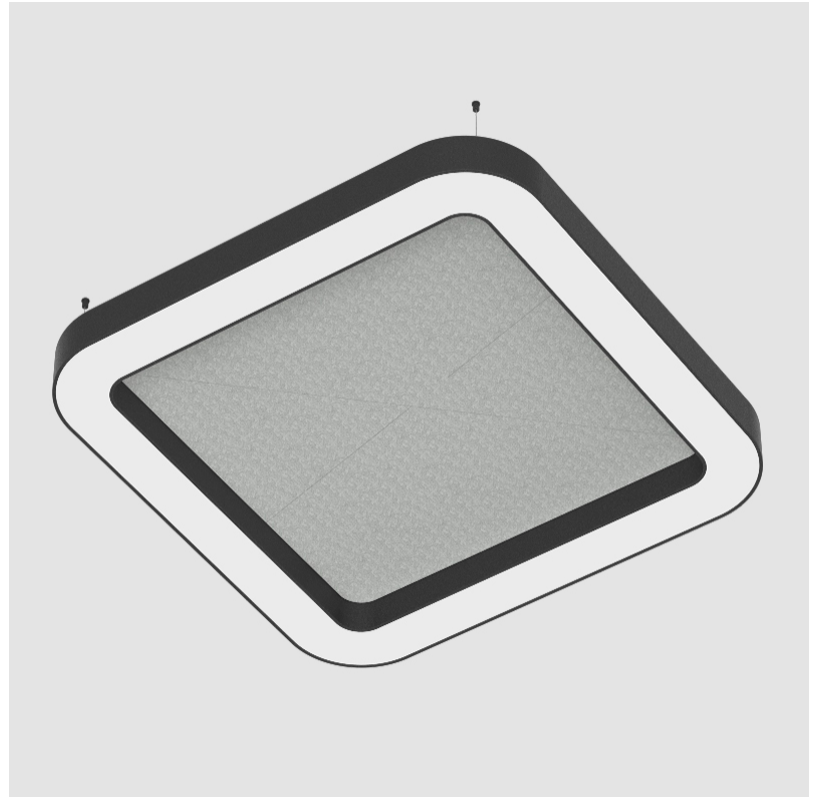

GENERAL

Series: Quantum Acoustic
Partner: Prolicht
Division: Architectural
Installation: Suspension
Product Type: Acoustic
Mounting Location: Ceiling
Light Distribution: Direct

PHYSICAL

Shape: Round
Length (mm): 1400
Length (in): 55 7/8
Width (mm): 1400
Width (in): 55 7/8
Height (mm): 120
Height (in): 4 3/4

Diffuser: [PMMA - Opal / Micro-Prism](#)
Fixture Finish: [SSR / BKV / CWI / CRY / HAB / UFT / ITA / RUA / FTG / MYG / LOD / PUS / FRO / FUP / KIA / POP / BLS / SPG / MEY / GOH / CHC / COM / ABZ / JAG / OBR / MOS / ROR](#)
Acoustic Finish: [SFW / CYW / SEE / SYN / MTS / PMB / TTN / CYB / STO / DPE / BES / SHB / ARE / ANE / VRD / CRF](#)
Fixture Material: Aluminum
Primary Material: Acoustic
Cable Details: 2000mm / 78 3/4" or 6000mm / 236 1/4" Transparent Cable

ELECTRICAL

Lamp Type: LED (Zhaga Standard)
Input Wattage (W): 78.3
Total Output Wattage (W): 71.2
Dimming: [Tri-Mode (Non-Dimming and Phase Dimming (120Vac only) and 0-10V Dimming)](#)
Driver Included: Yes
Driver Location: Integrated
Driver Class: Class 2
Input Voltage (V): 120

LED

Color Temperature (°K): [2700 / 3000 / 3500 / 4000](#)
Max. Delivered Lumen (lm): 6639 / 6871 / 8068 / 6985
Nominal Lumen (lm): 10213 / 6871 / 12412 / 10747
CRI: >90 CRI
Lamp Life (hrs): 50000

OPTICAL

RATINGS AND CERTIFICATIONS

Certified By: CSA Certified to UL and CSA Standards
IP rating: IP20