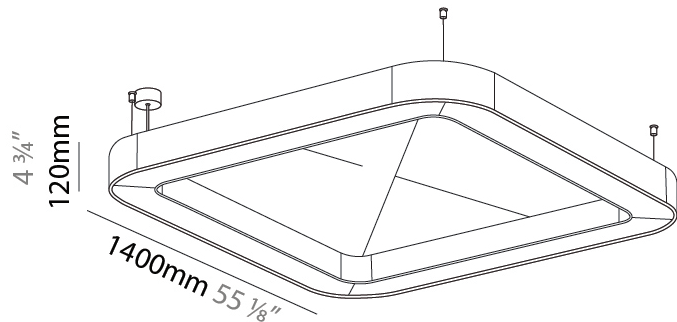

GENERAL

Series: Quantum Acoustic
Partner: Prolicht
Division: Architectural
Installation: Suspension
Product Type: Acoustic
Mounting Location: Ceiling
Light Distribution: Direct / Indirect

PHYSICAL

Shape: Round
Length (mm): 1400
Length (in): 55 1/8
Width (mm): 1400
Width (in): 55 1/8
Height (mm): 120
Height (in): 4 3/4
Diffuser: [PMMA - Opal / Micro-Prism](#)
Fixture Finish: [SSR / BKV / CWI / CRY / HAB / UFT / ITA / RUA / FTG / MYG / LOD / PUS / FRO / FUP / KIA / POP / BLS / SPG / MEY / GOH / CHC / COM / ABZ / JAG / OBR / MOS / ROR](#)
Acoustic Finish: [SFW / CYW / SEE / SYN / MTS / PMB / TTN / CYB / STO / DPE / BES / SHB / ARE / ANE / VRD / CRF](#)
Fixture Material: Aluminum
Primary Material: Acoustic
Cable Details: 2000mm / 78 3/4" or 6000mm / 236 1/4" Transparent Cable

ELECTRICAL

Lamp Type: LED (Zhaga Standard)
Input Wattage (W): 117.5
Total Output Wattage (W): 106.3
Dimming: [Tri-Mode (Non-Dimming and Phase Dimming (120Vac only) and 0-10V Dimming)](#)
Driver Included: Yes
Driver Location: Integrated
Driver Class: Class 2
Input Voltage (V): 120 - 277

LED

Color Temperature (°K): [2700 / 3000 / 3500 / 4000](#)
Max. Delivered Lumen (lm): Max 11338
Nominal Lumen (lm): Max 17519
CRI: >90 CRI
Lamp Life (hrs): 50000

OPTICAL

RATINGS AND CERTIFICATIONS

Certified By: CSA Certified to UL and CSA Standards
IP rating: IP20