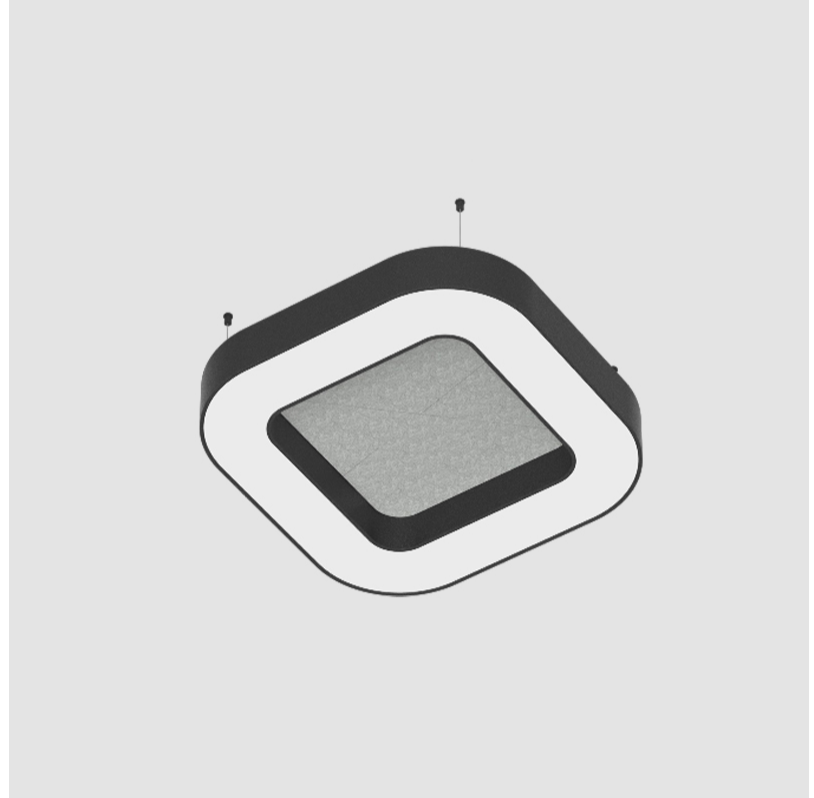

GENERAL

Series: Quantum Acoustic
Partner: Prolicht
Division: Architectural
Installation: Suspension
Product Type: Acoustic
Mounting Location: Ceiling
Light Distribution: Direct

PHYSICAL

Shape: Round
Length (mm): 800
Length (in): 31 1/2
Width (mm): 800
Width (in): 31 1/2
Height (mm): 120
Height (in): 4 3/4

Diffuser: [PMMA - Opal / Micro-Prism](#)
Fixture Finish: [SSR / BKV / CWI / CRY / HAB / UFT / ITA / RUA / FTG / MYG / LOD / PUS / FRO / FUP / KIA / POP / BLS / SPG / MEY / GOH / CHC / COM / ABZ / JAG / OBR / MOS / ROR](#)

Acoustic Finish: [SFW / CYW / SEE / SYN / MTS / PMB / TTN / CYB / STO / DPE / BES / SHB / ARE / ANE / VRD / CRF](#)

Fixture Material: Aluminum
Primary Material: Acoustic
Cable Details: 2000mm / 78 3/4" or 6000mm / 236 1/4" Transparent Cable

ELECTRICAL

Lamp Type: LED (Zhaga Standard)
Input Wattage (W): 58.7
Total Output Wattage (W): 53.7
Dimming: [Tri-Mode (Non-Dimming and Phase Dimming (120Vac only) and 0-10V Dimming)](#)
Driver Included: Yes
Driver Location: Integrated
Driver Class: Class 2
Input Voltage (V): 120

LED

Color Temperature (*K): [2700 / 3000 / 3500 / 4000](#)
Max. Delivered Lumen (lm): Max 6423
Nominal Lumen (lm): Max 8759
CRI: >90 CRI
Lamp Life (hrs): 50000

OPTICAL

RATINGS AND CERTIFICATIONS

Certified By: CSA Certified to UL and CSA Standards
IP rating: IP20