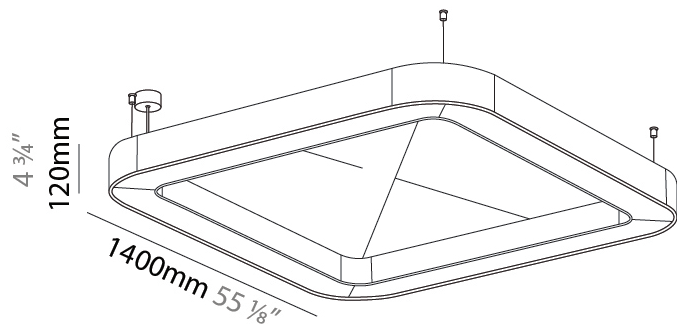

GENERAL

Series: Quantum Acoustic
Partner: Prolicht
Division: Architectural
Installation: Suspension
Product Type: Acoustic
Mounting Location: Ceiling
Light Distribution: Direct

PHYSICAL

Shape: Round
Length (mm): 1400
Length (in): 55 7/8
Width (mm): 1400
Width (in): 55 7/8
Height (mm): 120
Height (in): 4 3/4

Diffuser: [PMMA - Opal / Micro-Prism](#)
Fixture Finish: [SSR / BKV / CWI / CRY / HAB / UFT / ITA / RUA / FTG / MYG / LOD / PUS / FRO / FUP / KIA / POP / BLS / SPG / MEY / GOH / CHC / COM / ABZ / JAG / OBR / MOS / ROR](#)
Acoustic Finish: [SFW / CYW / SEE / SYN / MTS / PMB / TTN / CYB / STO / DPE / BES / SHB / ARE / ANE / VRD / CRF](#)
Fixture Material: Aluminum
Primary Material: Acoustic
Cable Details: 2000mm / 78 3/4" or 6000mm / 236 1/4" Transparent Cable

ELECTRICAL

Lamp Type: LED (Zhaga Standard)
Input Wattage (W): 78.3
Total Output Wattage (W): 71.2
Dimming: [Tri-Mode (Non-Dimming and Phase Dimming (120Vac only) and 0-10V Dimming)](#)
Driver Included: Yes
Driver Location: Integrated
Driver Class: Class 2
Input Voltage (V): 120

LED

Color Temperature (°K): [2700 / 3000 / 3500 / 4000](#)
Max. Delivered Lumen (lm): 6639 / 6871 / 8068 / 6985
Nominal Lumen (lm): 10213 / 6871 / 12412 / 10747
CRI: >90 CRI
Lamp Life (hrs): 50000

OPTICAL

RATINGS AND CERTIFICATIONS

Certified By: CSA Certified to UL and CSA Standards
IP rating: IP20