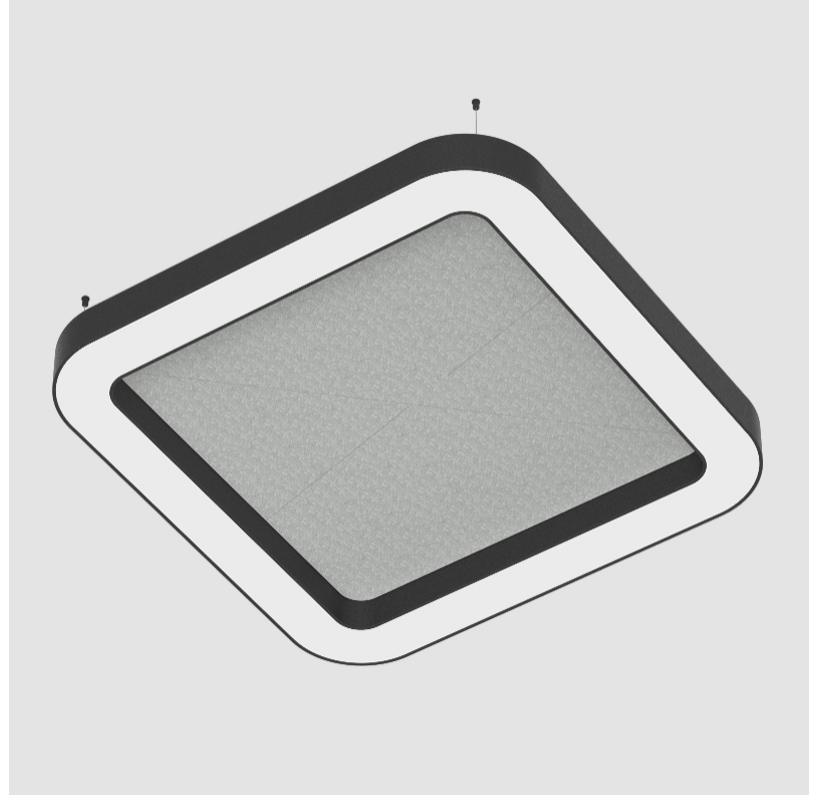

GENERAL

Series: Quantum Acoustic
Partner: Prolicht
Division: Architectural
Installation: Suspension
Product Type: Acoustic
Mounting Location: Ceiling
Light Distribution: Direct / Indirect

PHYSICAL

Shape: Round
Length (mm): 1400
Length (in): 55 1/8
Width (mm): 1400
Width (in): 55 1/8
Height (mm): 120
Height (in): 4 3/4
Diffuser: [PMMA - Opal / Micro-Prism](#)
Fixture Finish: [SSR / BKV / CWI / CRY / HAB / UFT / ITA / RUA / FTG / MYG / LOD / PUS / FRO / FUP / KIA / POP / BLS / SPG / MEY / GOH / CHC / COM / ABZ / JAG / OBR / MOS / ROR](#)
Acoustic Finish: [SFW / CYW / SEE / SYN / MTS / PMB / TTN / CYB / STO / DPE / BES / SHB / ARE / ANE / VRD / CRF](#)
Fixture Material: Aluminum
Primary Material: Acoustic
Cable Details: 2000mm / 78 3/4" or 6000mm / 236 1/4" Transparent Cable

ELECTRICAL

Lamp Type: LED (Zhaga Standard)
Input Wattage (W): 117.5
Total Output Wattage (W): 106.3
Dimming: [Tri-Mode (Non-Dimming and Phase Dimming (120Vac only) and 0-10V Dimming)](#)
Driver Included: Yes
Driver Location: Integrated
Driver Class: Class 2
Input Voltage (V): 120 - 277

LED

Color Temperature (°K): [2700 / 3000 / 3500 / 4000](#)
Max. Delivered Lumen (lm): Max 11338
Nominal Lumen (lm): Max 17519
CRI: >90 CRI
Lamp Life (hrs): 50000

OPTICAL

RATINGS AND CERTIFICATIONS

Certified By: CSA Certified to UL and CSA Standards
IP rating: IP20