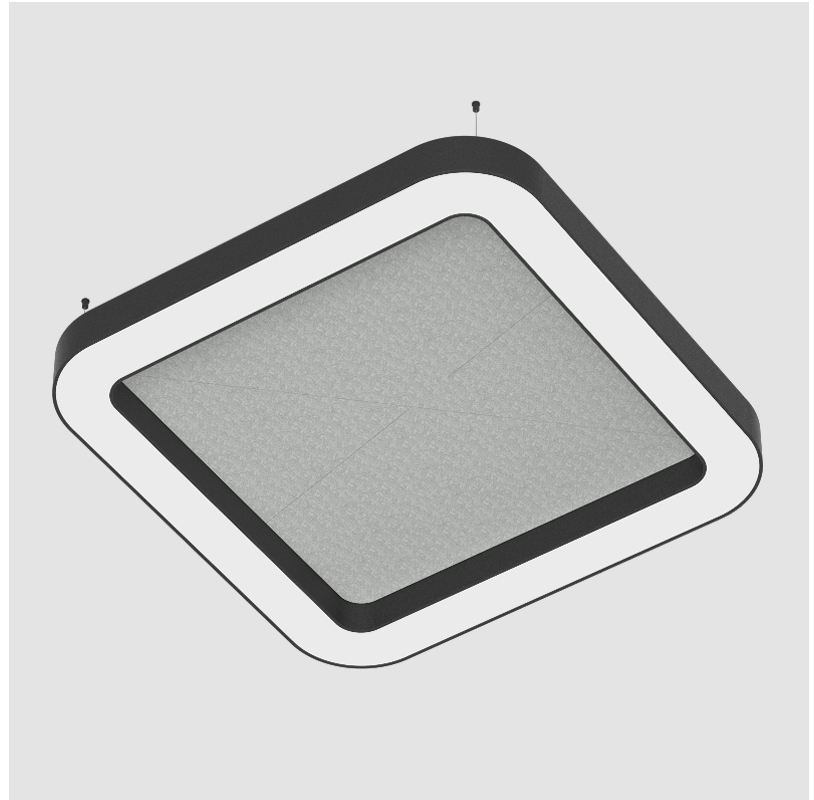

GENERAL

Series: Quantum Acoustic
Partner: Prolicht
Division: Architectural
Installation: Suspension
Product Type: Acoustic
Mounting Location: Ceiling
Light Distribution: Direct

PHYSICAL

Shape: Round
Length (mm): 800
Length (in): 31 1/2
Width (mm): 800
Width (in): 31 1/2
Height (mm): 120
Height (in): 4 3/4

Diffuser: [PMMA - Opal / Micro-Prism](#)
Fixture Finish: [SSR / BKV / CWI / CRY / HAB / UFT / ITA / RUA / FTG / MYG / LOD / PUS / FRO / FUP / KIA / POP / BLS / SPG / MEY / GOH / CHC / COM / ABZ / JAG / OBR / MOS / ROR](#)

Acoustic Finish: [SFW / CYW / SEE / SYN / MTS / PMB / TTN / CYB / STO / DPE / BES / SHB / ARE / ANE / VRD / CRF](#)

Fixture Material: Aluminum
Primary Material: Acoustic
Cable Details: 2000mm / 78 3/4" or 6000mm / 236 1/4" Transparent Cable

ELECTRICAL

Lamp Type: LED (Zhaga Standard)
Input Wattage (W): 39.2
Total Output Wattage (W): 35.4
Dimming: [Tri-Mode (Non-Dimming and Phase Dimming (120Vac only) and 0-10V Dimming)](#)
Driver Included: Yes
Driver Location: Integrated
Driver Type: Constant Current - Universal
Driver Class: Class 2
Input Voltage (V): 120 - 277

LED

Color Temperature (°K): [2700 / 3000 / 3500 / 4000](#)
Max. Delivered Lumen (lm): [3319 / 3435 / 4034 / 3493](#)
Nominal Lumen (lm): [5107 / 5285 / 6206 / 5373](#)
CRI: >90 CRI
Lamp Life (hrs): 50000

OPTICAL

RATINGS AND CERTIFICATIONS

Certified By: CSA Certified to UL and CSA Standards
IP rating: IP20