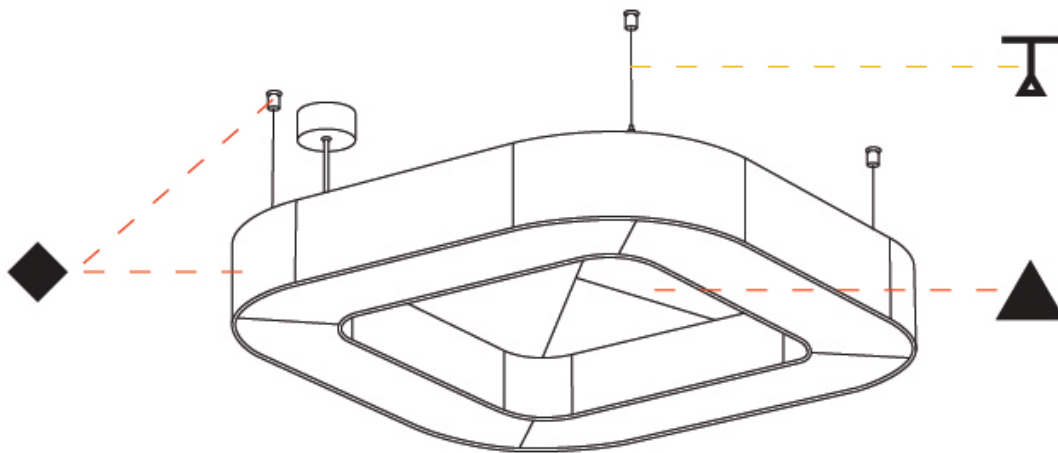

QUANTUM ACOUSTIC SUSPENSION

A300732-

PROJECT	_____
TYPE	_____
SPECIFIER	_____
QUANTITY	_____
DATE	_____