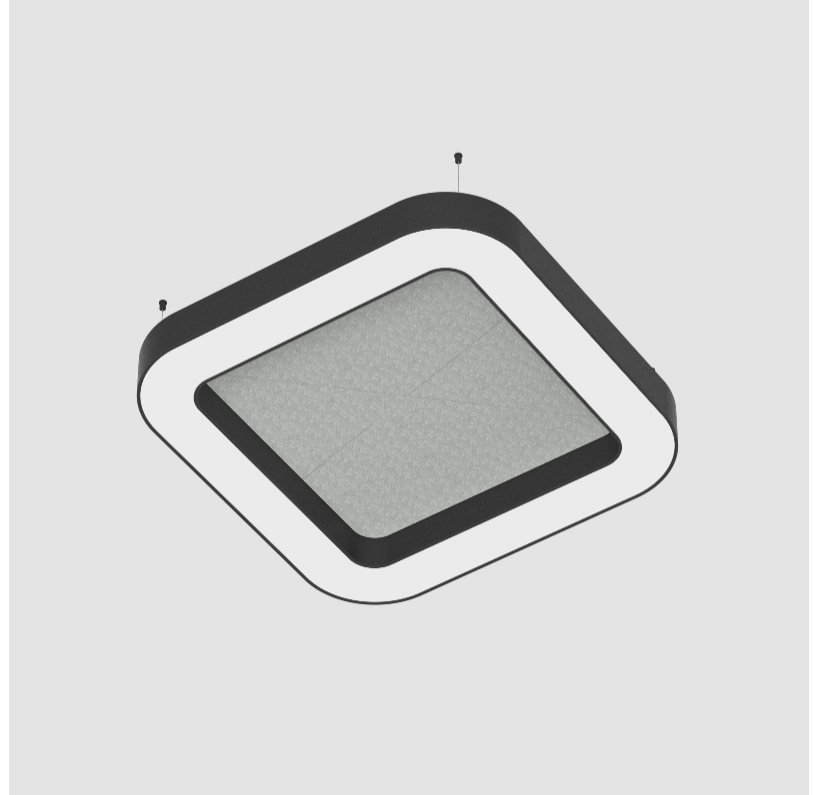

GENERAL

Series: Quantum Acoustic
Partner: Prolicht
Division: Architectural
Installation: Suspension
Product Type: Acoustic
Mounting Location: Ceiling
Light Distribution: Direct

PHYSICAL

Shape: Round
Length (mm): 1100
Length (in): 43 ⁵/₁₆
Width (mm): 1100
Width (in): 43 ⁵/₁₆
Height (mm): 120
Height (in): 4 ³/₄

Diffuser: [PMMA - Opal / Micro-Prism](#)
Fixture Finish: [SSR / BKV / CWI / CRY / HAB / UFT / ITA / RUA / FTG / MYG / LOD / PUS / FRO / FUP / KIA / POP / BLS / SPG / MEY / GOH / CHC / COM / ABZ / JAG / OBR / MOS / ROR](#)

Acoustic Finish: [SFW / CYW / SEE / SYN / MTS / PMB / TTN / CYB / STO / DPE / BES / SHB / ARE / ANE / VRD / CRF](#)

Fixture Material: Aluminum
Primary Material: Acoustic
Cable Details: 2000mm / 78 3/4" or 6000mm / 236 1/4" Transparent Cable

ELECTRICAL

Lamp Type: LED (Zhaga Standard)
Input Wattage (W): 58.7
Total Output Wattage (W): 53.7
Dimming: [Tri-Mode (Non-Dimming and Phase Dimming (120Vac only) and 0-10V Dimming)](#)
Driver Included: Yes
Driver Location: Integrated
Driver Class: Class 2
Input Voltage (V): 120 - 277

LED

Color Temperature (°K): [2700 / 3000 / 3500 / 4000](#)
Max. Delivered Lumen (lm): 4979 / 5153 / 6051 / 5239
Nominal Lumen (lm): 7660 / 7928 / 9309 / 8060
CRI: >90 CRI
Lamp Life (hrs): 50000

OPTICAL

RATINGS AND CERTIFICATIONS

Certified By: CSA Certified to UL and CSA Standards
IP rating: IP20