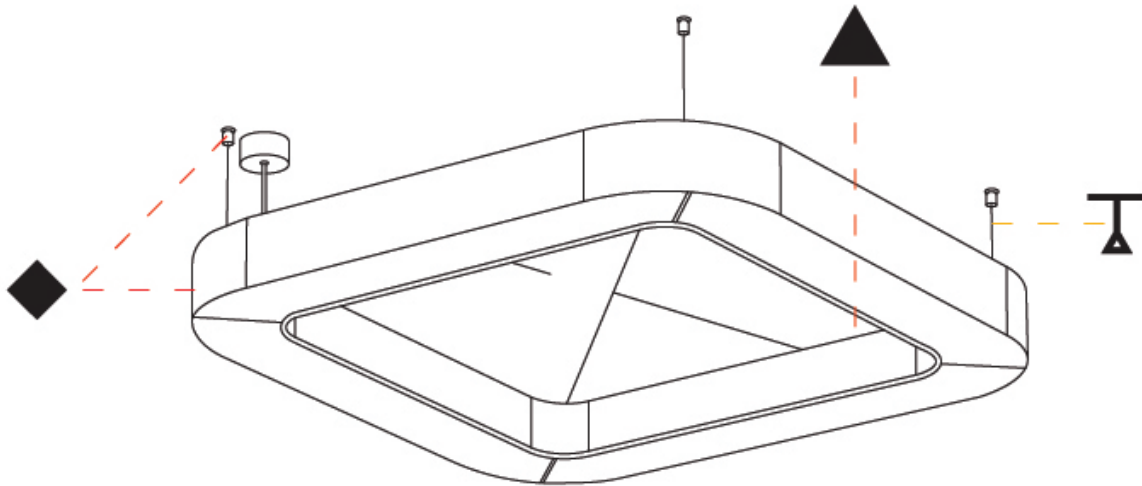

A300733-

PROJECT	_____
TYPE	_____
SPECIFIER	_____
QUANTITY	_____
DATE	_____

A